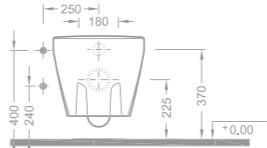

YD075

Star Kapak / Seat Cover

Ağırlık (Weight): 2,50 kg

Paketleme (Packaging): Kutulu Box

Palet Adeti (Number of Pallets): 9

310 TL