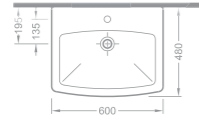

1921

Yarım Ayak / Half Pedestal

Ağırlık (Weight): 10,00 kg

Paketleme (Packaging): Kutulu Box

Palet Adeti (Number of Pallets): 28

İhr. Palet Adt. (Exp. Pallet Qty): 40

140 TL