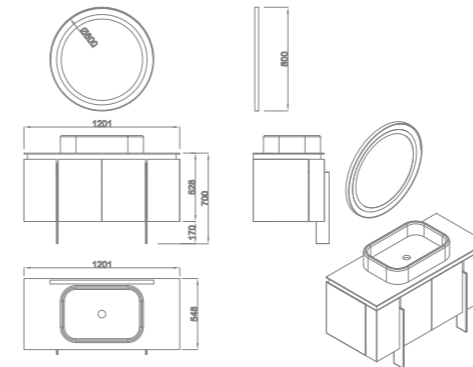

CITY SERİSİ
SERIES

- 39 Budapeşte
- 40 Viyana
- 41 Berlin
- 42 Prag
- 43 Oslo
- 44 Atina
- 45 Amsterdam
- 46 Marsilya
- 47 Helsinki

120 CM

150 CM

Budapeşte

Alt Dolap 120 CM **5.630 TL**

Gövde: Lake
Kapaklar: Lake
Metal: Bakır
Lavabo: Kübik

Base Unit

Body: Lacquer
Door: Lacquer
Washbasin: Kubik

Ayna / Mirror **1.350 TL**

Ø80 cm Bakır Ayna
Copper

Alt Dolap 150 CM **6.090 TL**

Gövde: Lake
Kapaklar: Lake
Metal: Bakır
Lavabo: Kübik

Base Unit

Body: Lacquer
Door: Lacquer
Metal: Copper
Washbasin: Kubik

Ayna / Mirror **1.650 TL**

Ø100 cm Bakır Ayna
Copper