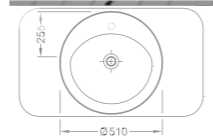

Ebat (Size): 51 cm

Ağırlık (Weight): 11,80 kg

Paketleme (Packaging): Kutulu Box

Palet Adeti (Number of Pallets): 24

İhr. Palet Adt. (Exp. Pallet Qty): 40

257 TL

Dolap Uyumlu Lavabolar

Furniture Washbasins