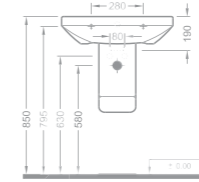

1921

Yarım Ayak / Half Pedestal

Ağırlık (Weight): 10,00 kg

Paketleme (Packaging): Kutulu Box

Palet Adeti (Number of Pallets): 28

İhr. Palet Adt. (Exp. Pallet Qty): 40

308 TL