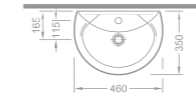

1810
Lavabo / Disabled Washbasin
Ebat (Size): 50x60
Ağırlık (Weight): 18,50 kg
Paketleme (Packaging): Kutulu Box
Palet Adeti (Number of Pallets): 12
İhr. Palet Adt. (Exp. Pallet Qty): 30

222 TL

1830
Klozet / WC Pan
Ağırlık (Weight): 23,50 kg
Paketleme (Packaging): Kutulu Box
Palet Adeti (Number of Pallets): 6
İhr. Palet Adt. (Exp. Pallet Qty): 12
(Wc pan + Cistern)

390 TL

1840
Rezervuar / Cistern
Ağırlık (Weight): 11,50 kg
Paketleme (Packaging): Kutulu Box
Palet Adeti (Number of Pallets): 6
119 TL

Klozet kapağı fiyata dahildir.
Seat cover is not included.

1214
Lavabo / Washbasin
Ebat (Size): 35x45
Ağırlık (Weight): 8,00 kg
Paketleme (Packaging): Kutulu Box
İhr. Palet Adt. (Exp. Pallet Qty): 100

99 TL

1022
Yarım Ayak / Half Pedestal
Ağırlık (Weight): 4,40 kg
Paketleme (Packaging): Kutulu Box
İhr. Palet Adt. (Exp. Pallet Qty): 200

89 TL

1730
Klozet / WC Pan
Ağırlık (Weight): 12,50 kg
Paketleme (Packaging): Kutulu Box
Palet Adeti (Number of Pallets): 9
İhr. Palet Adt. (Exp. Pallet Qty): 15
(Wc pan + Cistern)

332 TL

1740
Rezervuar / Cistern
Ağırlık (Weight): 8,50 kg
Palet Adeti (Number of Pallets): 9

117 TL

Klozet kapağı fiyata dahildir.
Included seat cover.