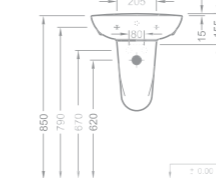

1214

Lavabo / Washbasin

Ebat (Size): 35x45

Ağırlık (Weight): 8,00 kg

Paketleme (Packaging): Palet Pallet

Palet Adeti (Number of Pallets): 54

İhr. Palet Adt. (Exp. Pallet Qty): 100

99 TL

1022

Yarım Ayak / Half Pedestal

Ağırlık (Weight): 4,40 kg

Paketleme (Packaging): Palet Pallet

Palet Adeti (Number of Pallets): 54

İhr. Palet Adt. (Exp. Pallet Qty): 200

89 TL