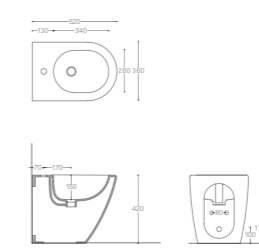

2135

Yerden Bide / Back to Wall Bidet

Ağırlık (Weight): 24,00 kg

Paketleme (Packaging): Kutulu Box

İhr. Palet Adt. (Exp. Pallet Qty): 18

449 TL