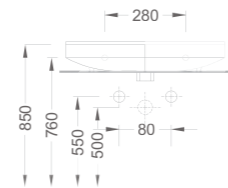

1059

Etajerli Lavabo /
Vanity Washbasin

Ebat (Size): 53 cm

Ağırlık (Weight): 13,50 kg

Paketleme (Packaging): Kutulu Box

Palet Adeti (Number of Pallets): 24

İhr. Palet Adt. (Exp. Pallet Qty): 24

148 TL