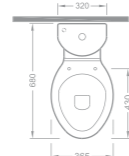

222 TL

1830
Klozet / WC Pan
Ağırlık (Weight): 23,50 kg
Paketleme (Packaging): Kutulu Box
Palet Adeti (Number of Pallets): 6
İhr. Palet Adt. (Exp. Pallet Qty): 12
(Wc pan + Cistern)

390 TL

1840
Rezervuar / Cistern
Ağırlık (Weight): 11,50 kg
Paketleme (Packaging): Kutulu Box
Palet Adeti (Number of Pallets): 6
119 TL