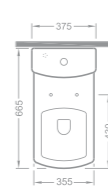

1940

Rezervuar / Cistern

Ağırlık (Weight): 13,00 kg

Paketleme (Packaging): Kutulu Box

Palet Adeti (Number of Pallets): 9

455 TL

Klozet kapağı fiyata dahil değildir.
Seat cover is not included.