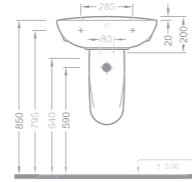

1220

Kolon Ayak / Pedestal

Ağırlık (Weight): 11,50 kg

Palet Adeti (Number of Pallets): 42

İhr. Palet Adt. (Exp. Pallet Qty): 64

109 TL