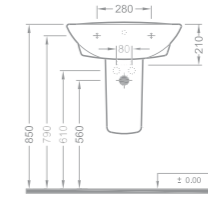

Lavabo / Washbasin

Ebat (Size): 50x60

Ağırlık (Weight): 17,00 kg

Paketleme (Packaging): Kutulu Box

Palet Adeti (Number of Pallets): 28

İhr. Palet Adt. (Exp. Pallet Qty): 30

435 TL

2020