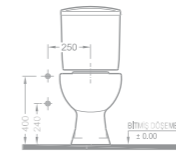

Klozet / WC Pan

Ağırlık (Weight): 17,85 kg

Palet Adeti (Number of Pallets): 18

İhr. Palet Adt. (Exp. Pallet Qty): 24

167 TL

1240

Rezervuar / Cistern

Ağırlık (Weight): 11,95 kg