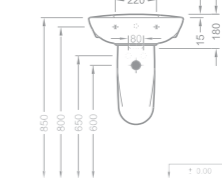

Prizma Yarım Ayak

Half Pedestal

Ağırlık (Weight): 6,00 kg

Paketleme (Packaging): Palet Pallet

Palet Adeti (Number of Pallets): 42

İhr. Palet Adt. (Exp. Pallet Qty): 125

109 TL

1094