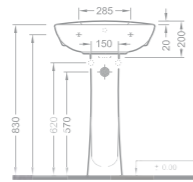

1220

Kolon Ayak / Pedestal

Ağırlık (Weight): 11,50 kg

Palet Adeti (Number of Pallets): 42

İhr. Palet Adt. (Exp. Pallet Qty): 64

109 TL