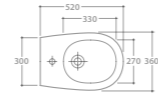

2535

Bide

Ağırlık (Weight): 26,50 kg

Paketleme (Packaging): Kutulu Box

İhr. Palet Adt. (Exp. Pallet Qty): 24

299 TL