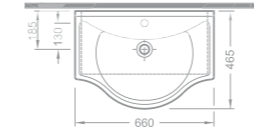

1059

Etajerli Lavabo /
Vanity Washbasin

Ebat (Size): 53 cm

Ağırlık (Weight): 13,50 kg

Paketleme (Packaging): Kutulu Box

Palet Adeti (Number of Pallets): 24

İhr. Palet Adt. (Exp. Pallet Qty): 24

148 TL