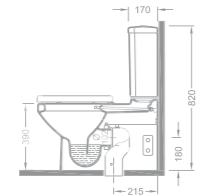

1940

Rezervuar / Cistern

Ağırlık (Weight): 13,00 kg

Paketleme (Packaging): Kutulu Box

Palet Adeti (Number of Pallets): 9

219 TL

Klozet kapağı fiyata dahil değildir.
Seat cover is not included.