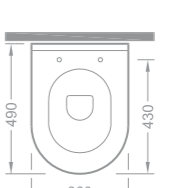

Klozet kapağı fiyata dahil değildir.
Seat cover is not included.

1210

Lavabo / Washbasin

Ebat (Size): 45x55

Ağırlık (Weight): 13,00 kg

Palet Adeti (Number of Pallets): 42

İhr. Palet Adt. (Exp. Pallet Qty): 56