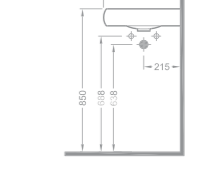

Köşe Lavabo / Corner Washbasin

Ebat (Size): 45x45

Ağırlık (Weight): 11,50 kg

Paketleme (Packaging): Kutulu Box

Palet Adeti (Number of Pallets): 24

İhr. Palet Adt. (Exp. Pallet Qty): 40

105 TL

1030