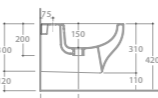

2535

Bide

Ağırlık (Weight): 26,50 kg

Paketleme (Packaging): Kutulu Box

İhr. Palet Adt. (Exp. Pallet Qty): 24

299 TL