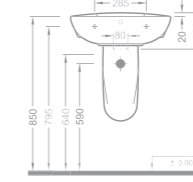

1220

Kolon Ayak / Pedestal

Ağırlık (Weight): 11,50 kg

Palet Adeti (Number of Pallets): 42

İhr. Palet Adt. (Exp. Pallet Qty): 64

109 TL