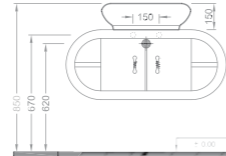

Ebat (Size): 51 cm

Ağırlık (Weight): 11,80 kg

Paketleme (Packaging): Kutulu Box

Palet Adeti (Number of Pallets): 24

İhr. Palet Adt. (Exp. Pallet Qty): 40

257 TL

Dolap Uyumlu Lavabolar

Furniture Washbasins

1060

Etajerli Lavabo /
Vanity Washbasin

Ebat (Size): 65 cm

Ağırlık (Weight): 17,20 kg

Paketleme (Packaging): Kutulu Box

Palet Adeti (Number of Pallets): 12

İhr. Palet Adt. (Exp. Pallet Qty): 20

165 TL