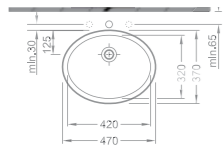

Hilton

Ebat (Size): 37x46 cm

Ağırlık (Weight): 6,00 kg

Paketleme (Packaging): Kutulu Box

Palet Adeti (Number of Pallets): 30

İhr. Palet Adt. (Exp. Pallet Qty): 40

105 TL

1014