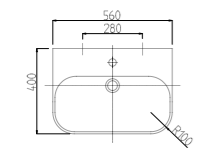

Ebat (Size): 55 cm

Ağırlık (Weight): 15,00 kg

Paketleme (Packaging): Kutulu Box

Palet Adeti (Number of Pallets): 24

İhr. Palet Adt. (Exp. Pallet Qty): 24

219 TL

1089

Dora 60

Ebat (Size): 60 cm

Ağırlık (Weight): 17,00 kg

Paketleme (Packaging): Kutulu Box

Palet Adeti (Number of Pallets): 24

İhr. Palet Adt. (Exp. Pallet Qty): 24

239 TL

1078

Elegant Lavabo / Washbasin