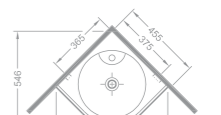

Köşe Lavabo / Corner Washbasin

Ebat (Size): 45x45

Ağırlık (Weight): 11,50 kg

Paketleme (Packaging): Kutulu Box

Palet Adeti (Number of Pallets): 24

İhr. Palet Adt. (Exp. Pallet Qty): 40

105 TL

1030