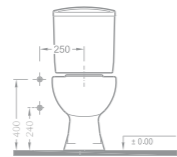

Klozet / WC Pan

Ağırlık (Weight): 18,60 kg

Palet Adeti (Number of Pallets): 18

İhr. Palet Adt. (Exp. Pallet Qty): 24

167 TL

1240

Rezervuar / Cistern

Ağırlık (Weight): 11,95 kg