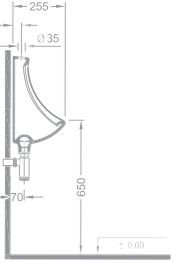

159 TL

1050

Pisuvan / Urinal

Ağırlık (Weight): 8,40 kg
Paketleme (Packaging): Palet Pallet
Palet Adeti (Number of Pallets): 48
İhr. Palet Adt. (Exp. Pallet Qty): 72

120 TL

1051

Ara Bölme / Seperator

Ağırlık (Weight): 9,50 kg
Paketleme (Packaging): Palet Pallet
Palet Adeti (Number of Pallets): 48
İhr. Palet Adt. (Exp. Pallet Qty): 72