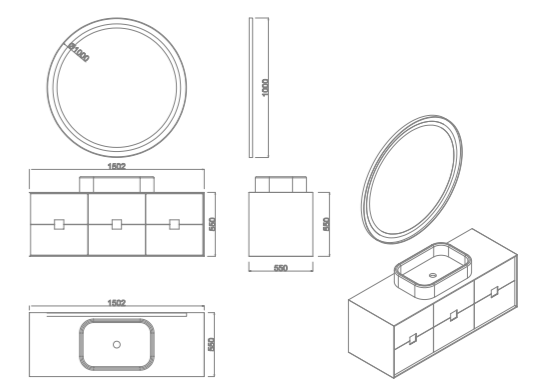

Base Unit

Body: Lacquer
Door: Lacquer
Washbasin: Kübik

Ayna / Mirror

Ø80 cm Led Siyah Ayna
Gold Mirror 1.350 TL

Ø100 cm Led Siyah Ayna
Gold Mirror 1.650 TL

Lacivert/ Gold

Beyaz/ Gold

150 CM