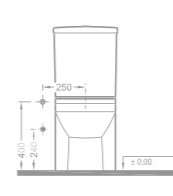

1940

Rezervuar / Cistern

Ağırlık (Weight): 13,00 kg

Paketleme (Packaging): Kutulu Box

Palet Adeti (Number of Pallets): 9

219 TL

Klozet kapağı fiyata dahil değildir.
Seat cover is not included.