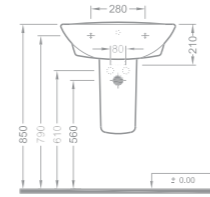

2010

Lavabo / Washbasin

Ebat (Size): 50x60

Ağırlık (Weight): 17,00 kg

Paketleme (Packaging): Kutulu Box

Palet Adeti (Number of Pallets): 28

İhr. Palet Adt. (Exp. Pallet Qty): 30

230 TL