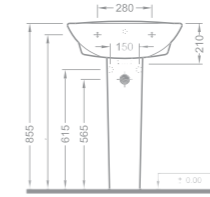

Lavabo / Washbasin

Ebat (Size): 50x60

Ağırlık (Weight): 17,00 kg

Paketleme (Packaging): Kutulu Box

Palet Adeti (Number of Pallets): 28

İhr. Palet Adt. (Exp. Pallet Qty): 30

435 TL

2020