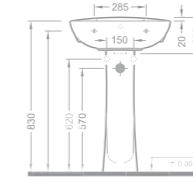

1220

Kolon Ayak / Pedestal

Ağırlık (Weight): 11,50 kg

Palet Adeti (Number of Pallets): 42

İhr. Palet Adt. (Exp. Pallet Qty): 64

109 TL