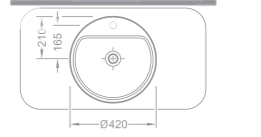

Ebat (Size): 42 cm

Ağırlık (Weight): 11,00 kg

Paketleme (Packaging): Kutulu Box

Palet Adeti (Number of Pallets): 30

İhr. Palet Adt. (Exp. Pallet Qty): 40

232 TL

1070

Cup Çanak Lavabo Deliksiz /
Washbasin - without hole