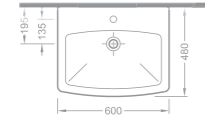

1910

Lavabo / Washbasin

Ebat (Size): 50x60

Ağırlık (Weight): 17,00 kg

Paketleme (Packaging): Kutulu Box

Palet Adeti (Number of Pallets): 28

İhr. Palet Adt. (Exp. Pallet Qty): 30

215 TL