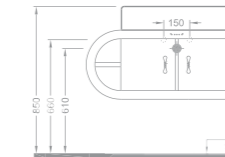

Ebat (Size): 40x60

Ağırlık (Weight): 19,20 kg

Paketleme (Packaging): Kutulu Box

Palet Adeti (Number of Pallets): 21

İhr. Palet Adt. (Exp. Pallet Qty): 24

321 TL

1071

Cup Çanak Lavabo / Washbasin - with hole