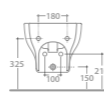

2535

Bide

Ağırlık (Weight): 26,50 kg

Paketleme (Packaging): Kutulu Box

İhr. Palet Adt. (Exp. Pallet Qty): 24

299 TL