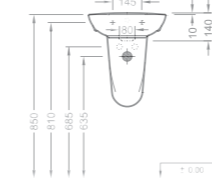

89 TL

1022

Yarım Ayak / Half Pedestal

Ağırlık (Weight): 4,40 kg

Paketleme (Packaging): Palet Pallet

Palet Adeti (Number of Pallets): 54

İhr. Palet Adt. (Exp. Pallet Qty): 200

89 TL