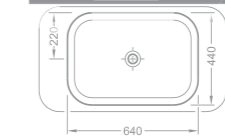

Ebat (Size): 40x60

Ağırlık (Weight): 19,20 kg

Paketleme (Packaging): Kutulu Box

Palet Adeti (Number of Pallets): 21

İhr. Palet Adt. (Exp. Pallet Qty): 24

321 TL

1071

Cup Çanak Lavabo / Washbasin - with hole