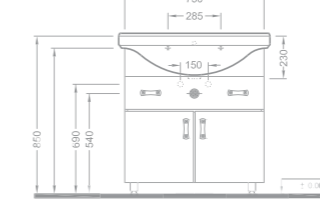

1059

Etajerli Lavabo /
Vanity Washbasin

Ebat (Size): 53 cm

Ağırlık (Weight): 13,50 kg

Paketleme (Packaging): Kutulu Box

Palet Adeti (Number of Pallets): 24

İhr. Palet Adt. (Exp. Pallet Qty): 24

148 TL