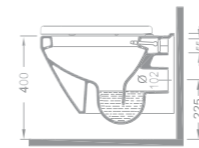

YD075

Star Kapak / Seat Cover

Ağırlık (Weight): 2,50 kg

Paketleme (Packaging): Kutulu Box

Palet Adeti (Number of Pallets): 9

310 TL