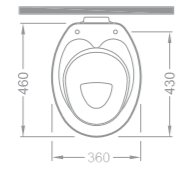

1032

Klozet Arkadan /
Single WC Pan - P trap

Ağırlık (Weight): 17,00 kg
Paketleme (Packaging): Palet Pallet
Palet Adeti (Number of Pallets): 24
İhr. Palet Adt. (Exp. Pallet Qty): 40

169 TL