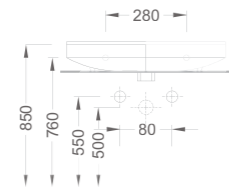

1059

Etajerli Lavabo /
Vanity Washbasin

Ebat (Size): 53 cm

Ağırlık (Weight): 13,50 kg

Paketleme (Packaging): Kutulu Box

Palet Adeti (Number of Pallets): 24

İhr. Palet Adt. (Exp. Pallet Qty): 24

148 TL