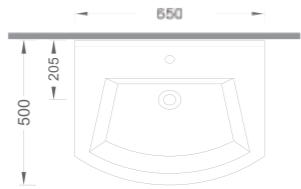

1059

Etajerli Lavabo /
Vanity Washbasin

Ebat (Size): 53 cm

Ağırlık (Weight): 13,50 kg

Paketleme (Packaging): Kutulu Box

Palet Adeti (Number of Pallets): 24

İhr. Palet Adt. (Exp. Pallet Qty): 24

148 TL