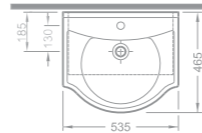

1059

Etajerli Lavabo /
Vanity Washbasin

Ebat (Size): 53 cm

Ağırlık (Weight): 13,50 kg

Paketleme (Packaging): Kutulu Box

Palet Adeti (Number of Pallets): 24

İhr. Palet Adt. (Exp. Pallet Qty): 24

148 TL