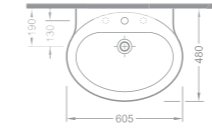

Lavabo / Washbasin

Ebat (Size): 50x60

Ağırlık (Weight): 17,00 kg

Paketleme (Packaging): Kutulu Box

Palet Adeti (Number of Pallets): 28

İhr. Palet Adt. (Exp. Pallet Qty): 30

435 TL

2020