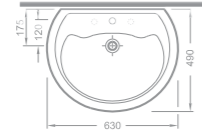

2320

Kolon Ayak / Pedestal

Ağırlık (Weight): 11,50 kg

Palet Adeti (Number of Pallets): 42

İhr. Palet Adt. (Exp. Pallet Qty): 42

109 TL