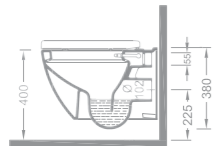

2030

Asma Klozet
Wall Hung WC Pan

Ağırlık (Weight): 21,50 kg

Paketleme (Packaging): Kutulu Box

Palet Adeti (Number of Pallets): 18

İhr. Palet Adt. (Exp. Pallet Qty): 24

419 TL