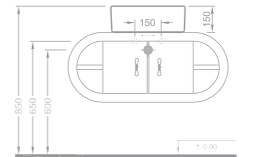

Ebat (Size): 42 cm

Ağırlık (Weight): 11,00 kg

Paketleme (Packaging): Kutulu Box

Palet Adeti (Number of Pallets): 30

İhr. Palet Adt. (Exp. Pallet Qty): 40

232 TL

1070

Cup Çanak Lavabo Deliksiz /
Washbasin - without hole