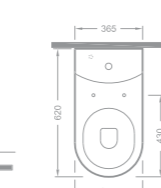

2340

Rezervuar / Cistern

Ağırlık (Weight): 8,50 kg

Paketleme (Packaging): Kutulu Box

Palet Adeti (Number of Pallets): 9

183 TL