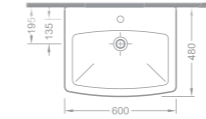

Lavabo / Washbasin

Ebat (Size): 50x60

Ağırlık (Weight): 17,00 kg

Paketleme (Packaging): Kutulu Box

Palet Adeti (Number of Pallets): 28

İhr. Palet Adt. (Exp. Pallet Qty): 30

468 TL

1920