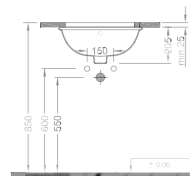

Hilton

Ebat (Size): 37x46 cm

Ağırlık (Weight): 6,00 kg

Paketleme (Packaging): Kutulu Box

Palet Adeti (Number of Pallets): 30

İhr. Palet Adt. (Exp. Pallet Qty): 40

105 TL

1014