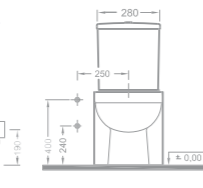

2340

Rezervuar / Cistern

Ağırlık (Weight): 8,50 kg

Paketleme (Packaging): Kutulu Box

Palet Adeti (Number of Pallets): 9

183 TL