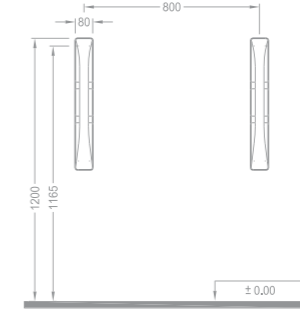

1051

Ara Bölme / Seperator

Ağırlık (Weight): 9,50 kg
Paketleme (Packaging): Palet Pallet
Palet Adeti (Number of Pallets): 48
İhr. Palet Adt. (Exp. Pallet Qty): 72

95 TL