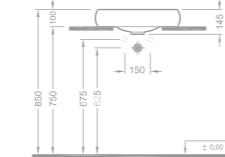

Ebat (Size): 50x50

Ağırlık (Weight): 12,00 kg

Paketleme (Packaging): Kutulu Box

Palet Adeti (Number of Pallets): 24

İhr. Palet Adt. (Exp. Pallet Qty): 40

257 TL

1074

Küçük Lavabo / Washbasin