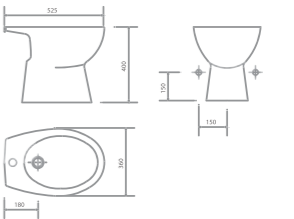

109 TL

1235

Bide

Ağırlık (Weight): 19,00 kg

Paketleme (Packaging): Kutulu Box

İhr. Palet Adt. (Exp. Pallet Qty): 24

181 TL

1232