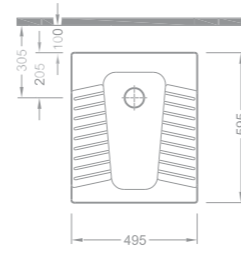

1042

Çevre Yıkamalı Tuvalet Taşı /
Squatting Pan

Ebat (Size): 50x60
Ağırlık (Weight): 20,50 kg
Paketleme (Packaging): Palet Pallet
Palet Adeti (Number of Pallets): 36
İhr. Palet Adt. (Exp. Pallet Qty): 54

159 TL