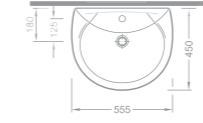

1220

Kolon Ayak / Pedestal

Ağırlık (Weight): 11,50 kg

Palet Adeti (Number of Pallets): 42

İhr. Palet Adt. (Exp. Pallet Qty): 64

109 TL