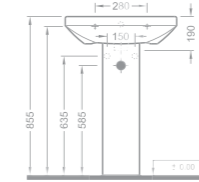

Lavabo / Washbasin

Ebat (Size): 50x60

Ağırlık (Weight): 17,00 kg

Paketleme (Packaging): Kutulu Box

Palet Adeti (Number of Pallets): 28

İhr. Palet Adt. (Exp. Pallet Qty): 30

468 TL

1920