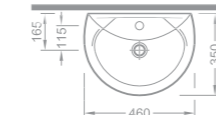

1214

Lavabo / Washbasin

Ebat (Size): 35x45

Ağırlık (Weight): 8,00 kg

Paketleme (Packaging): Palet Pallet

Palet Adeti (Number of Pallets): 54

İhr. Palet Adt. (Exp. Pallet Qty): 100

99 TL

1022

Yarım Ayak / Half Pedestal

Ağırlık (Weight): 4,40 kg

Paketleme (Packaging): Palet Pallet

Palet Adeti (Number of Pallets): 54

İhr. Palet Adt. (Exp. Pallet Qty): 200

89 TL