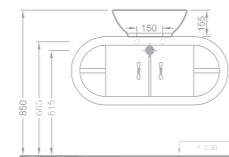

Ebat (Size): 60 cm

Ağırlık (Weight): 17,00 kg

Paketleme (Packaging): Kutulu Box

Palet Adeti (Number of Pallets): 24

İhr. Palet Adt. (Exp. Pallet Qty): 24

239 TL

1078

Elegant Lavabo / Washbasin

Ebat (Size): 43 cm

Ağırlık (Weight): 9,50 kg

Paketleme (Packaging): Kutulu Box

Palet Adeti (Number of Pallets): 30

İhr. Palet Adt. (Exp. Pallet Qty): 40

245 TL

1072

Piramit Lavabo Deliksiz / Washbasin without hole

Ebat (Size): 47 cm

Ağırlık (Weight): 10,00 kg

Paketleme (Packaging): Kutulu Box

Palet Adeti (Number of Pallets): 30

İhr. Palet Adt. (Exp. Pallet Qty): 40

185 TL

1073

Piramit Lavabo Delikli / Washbasin - with hole