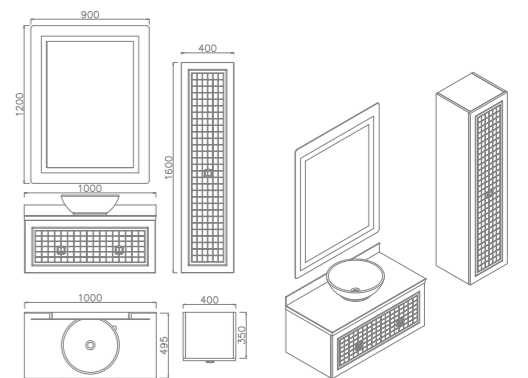

Body: Lacquer
Door: Lacquer

Ayna **820TL**

Led

Mirror

Led

Parlak Krem / Altın

100 CM

Dawn