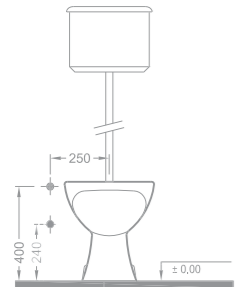

1030

Klozet Alttan /
Single WC Pan - S trap

Ağırlık (Weight): 18,00 kg
Paketleme (Packaging): Palet Pallet
Palet Adeti (Number of Pallets): 24
İhr. Palet Adt. (Exp. Pallet Qty): 40

169 TL