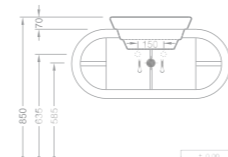

Ebat (Size): 47 cm

Ağırlık (Weight): 10,00 kg

Paketleme (Packaging): Kutulu Box

Palet Adeti (Number of Pallets): 30

İhr. Palet Adt. (Exp. Pallet Qty): 40

216 TL

1092

Stella Lavabo / Washbasin