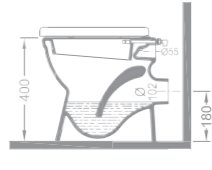

1032

Klozet Arkadan /
Single WC Pan - P trap

Ağırlık (Weight): 17,00 kg
Paketleme (Packaging): Palet Pallet
Palet Adeti (Number of Pallets): 24
İhr. Palet Adt. (Exp. Pallet Qty): 40

169 TL