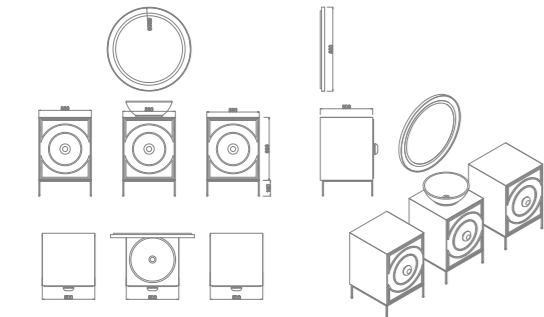

Ayna / Mirror

Ø80 cm Led Siyah Ayna 1.350 TL
Led Black Mirror

Ø100 cm Led Siyah Ayna 1.650 TL
Led Black Mirror