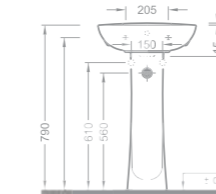

1214

Lavabo / Washbasin

Ebat (Size): 35x45

Ağırlık (Weight): 8,00 kg

Paketleme (Packaging): Palet Pallet

Palet Adeti (Number of Pallets): 54

İhr. Palet Adt. (Exp. Pallet Qty): 100

99 TL

1022

Yarım Ayak / Half Pedestal

Ağırlık (Weight): 4,40 kg

Paketleme (Packaging): Palet Pallet

Palet Adeti (Number of Pallets): 54

İhr. Palet Adt. (Exp. Pallet Qty): 200

89 TL