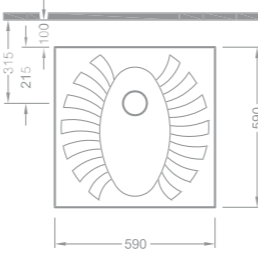

169 TL

1046

Sun Tuvalet Taşı /
Squatting Pan

Ebat (Size): 60x60
Ağırlık (Weight): 21,80 kg
Paketleme (Packaging): Palet Pallet
Palet Adeti (Number of Pallets): 24
İhr. Palet Adt. (Exp. Pallet Qty): 24

209 TL