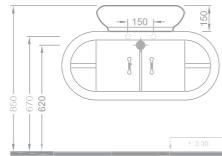

Ebat (Size): 51 cm

Ağırlık (Weight): 11,00 kg

Paketleme (Packaging): Kutulu Box

Palet Adeti (Number of Pallets): 24

İhr. Palet Adt. (Exp. Pallet Qty): 40

229 TL

1077

Elit Lavabo Delikli /
Washbasin - with hole