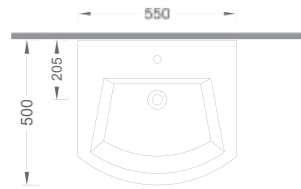

1059

Etajerli Lavabo /
Vanity Washbasin

Ebat (Size): 53 cm

Ağırlık (Weight): 13,50 kg

Paketleme (Packaging): Kutulu Box

Palet Adeti (Number of Pallets): 24

İhr. Palet Adt. (Exp. Pallet Qty): 24

148 TL