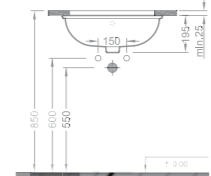

Hilton

Ebat (Size): 43x52 cm

Ağırlık (Weight): 8,00 kg

Paketleme (Packaging): Kutulu Box

Palet Adeti (Number of Pallets): 30

İhr. Palet Adt. (Exp. Pallet Qty): 40

118 TL

Tek Parçalar