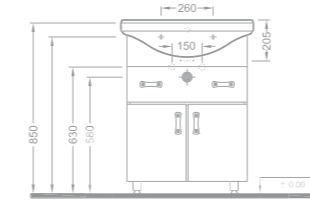

1059

Etajerli Lavabo /
Vanity Washbasin

Ebat (Size): 53 cm

Ağırlık (Weight): 13,50 kg

Paketleme (Packaging): Kutulu Box

Palet Adeti (Number of Pallets): 24

İhr. Palet Adt. (Exp. Pallet Qty): 24

148 TL