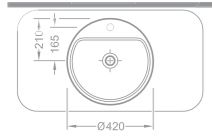

Ebat (Size): 42 cm

Ağırlık (Weight): 11,00 kg

Paketleme (Packaging): Kutulu Box

Palet Adeti (Number of Pallets): 30

İhr. Palet Adt. (Exp. Pallet Qty): 40

203 TL

1076

Elit Lavabo Deliksiz /
Washbasin - without hole