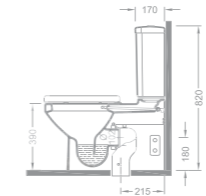

1940

Rezervuar / Cistern

Ağırlık (Weight): 13,00 kg

Paketleme (Packaging): Kutulu Box

Palet Adeti (Number of Pallets): 9

455 TL

Klozet kapağı fiyata dahil değildir.
Seat cover is not included.