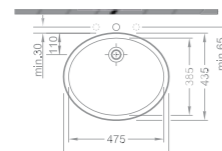

Hilton

Ebat (Size): 43x52 cm

Ağırlık (Weight): 8,00 kg

Paketleme (Packaging): Kutulu Box

Palet Adeti (Number of Pallets): 30

İhr. Palet Adt. (Exp. Pallet Qty): 40

118 TL

Tek Parçalar