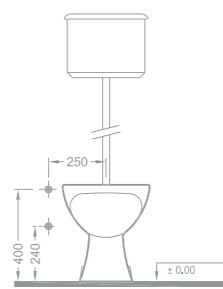

1032

Klozet Arkadan /
Single WC Pan - P trap

Ağırlık (Weight): 17,00 kg
Paketleme (Packaging): Palet Pallet
Palet Adeti (Number of Pallets): 24
İhr. Palet Adt. (Exp. Pallet Qty): 40

169 TL