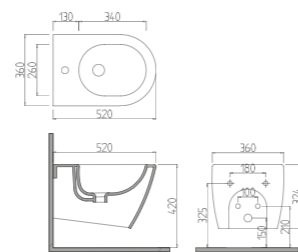

2735

Asma Bide / Wall Hung Bidet

Ağırlık (Weight): 25,00 kg

Paketleme (Packaging): Kutulu Box

İhr. Palet Adt. (Exp. Pallet Qty): 24

420 TL

2135

Yerden Bide / Back to Wall Bidet