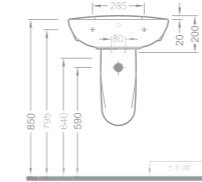

Lavabo / Washbasin

Ebat (Size): 45x55

Ağırlık (Weight): 13,00 kg

Palet Adeti (Number of Pallets): 42

İhr. Palet Adt. (Exp. Pallet Qty): 56

129 TL

1321

Yarım Ayak / Half Pedestal