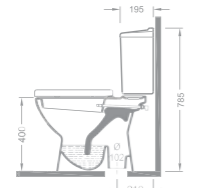

1240

Rezervuar / Cistern

Ağırlık (Weight): 11,95 kg

Palet Adeti (Number of Pallets): 36

İhr. Palet Adt. (Exp. Pallet Qty): 72

114 TL

Klozet kapağı fiyata dahil değildir.
Seat cover is not included.