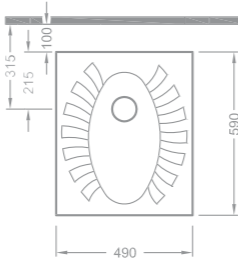

1044

Sun Tuvalet Taşı /
Squatting Pan

Ebat (Size): 50x60
Ağırlık (Weight): 19,50 kg
Paketleme (Packaging): Palet Pallet
Palet Adeti (Number of Pallets): 24
İhr. Palet Adt. (Exp. Pallet Qty): 48

169 TL