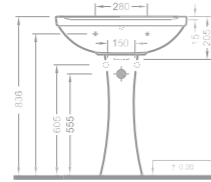

2320

Kolon Ayak / Pedestal

Ağırlık (Weight): 11,50 kg

Palet Adeti (Number of Pallets): 42

İhr. Palet Adt. (Exp. Pallet Qty): 42

109 TL