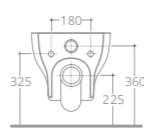

YD050

Slim Kapak / Seat Cover

Ağırlık (Weight): 1,50 kg

Paketleme (Packaging): Kutulu Box

209 TL