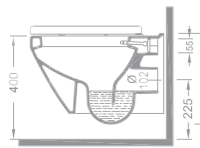

YD075

Star Kapak / Seat Cover

Ağırlık (Weight): 2,50 kg

Paketleme (Packaging): Kutulu Box

Palet Adeti (Number of Pallets): 9

209 TL

YD074

PP Kapak / Seat Cover

Ağırlık (Weight): 1,50 kg

Paketleme (Packaging): Kutulu Box

149 TL