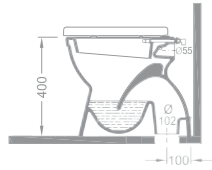

1030

Klozet Alttan /
Single WC Pan - S trap

Ağırlık (Weight): 18,00 kg
Paketleme (Packaging): Palet Pallet
Palet Adeti (Number of Pallets): 24
İhr. Palet Adt. (Exp. Pallet Qty): 40

169 TL