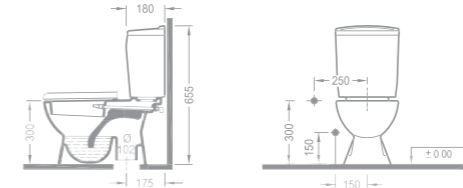

1740
Rezervuar / Cistern
Ağırlık (Weight): 8,50 kg
Palet Adeti (Number of Pallets): 9

117 TL

Klozet kapağı fiyata dahildir.
Included seat cover.