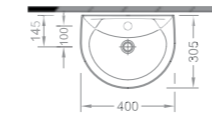

1216

Lavabo / Washbasin

Ebat (Size): 30x40

Ağırlık (Weight): 6,80 kg

Paketleme (Packaging): Palet Pallet

Palet Adeti (Number of Pallets): 54

İhr. Palet Adt. (Exp. Pallet Qty): 120

89 TL

1022

Yarım Ayak / Half Pedestal

Ağırlık (Weight): 4,40 kg

Paketleme (Packaging): Palet Pallet

Palet Adeti (Number of Pallets): 54

İhr. Palet Adt. (Exp. Pallet Qty): 200

89 TL