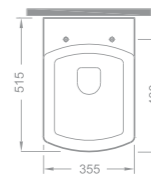

YD075

Star Kapak / Seat Cover

Ağırlık (Weight): 2,50 kg

Paketleme (Packaging): Kutulu Box

Palet Adeti (Number of Pallets): 9

310 TL