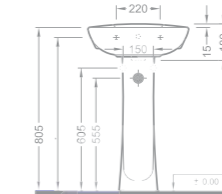

1212

Lavabo / Washbasin

Ebat (Size): 40x50

Ağırlık (Weight): 9,00 kg

Paketleme (Packaging): Palet Pallet

Palet Adeti (Number of Pallets): 42

İhr. Palet Adt. (Exp. Pallet Qty): 64

109 TL

1321

Prizma Yarım Ayak

Half Pedestal

Ağırlık (Weight): 6,00 kg

Paketleme (Packaging): Palet Pallet

Palet Adeti (Number of Pallets): 42

İhr. Palet Adt. (Exp. Pallet Qty): 125

109 TL