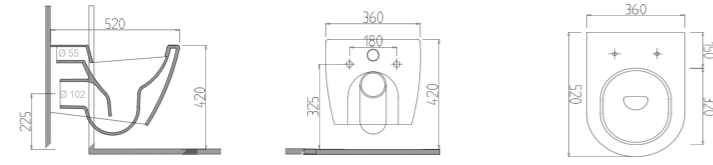

2730

Asma Klozet / Wall Hung Wc Pan

Ağırlık (Weight): 26,50 kg

Paketleme (Packaging): Kutulu Box

Palet Adeti (Number of Pallets): 18

İhr. Palet Adt. (Exp. Pallet Qty): 24

450 TL

YD050