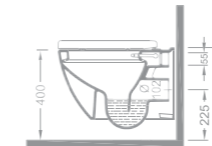

Asma Klozet
Wall Hung WC Pan

Ağırlık (Weight): 21,50 kg

Paketleme (Packaging): Kutulu Box

Palet Adeti (Number of Pallets): 18

İhr. Palet Adt. (Exp. Pallet Qty): 24

790 TL

YD050

Slim Kapak / Seat Cover