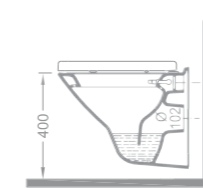

YD080

Standart Kapak / Seat Cover

Ağırlık (Weight): 1,75 kg

Paketleme (Packaging): Kutulu Box

149 TL

Soft Kapak / Soft Seat Cover

209 TL