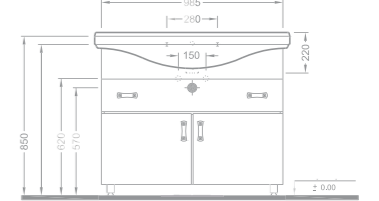

1059

Etajerli Lavabo /
Vanity Washbasin

Ebat (Size): 53 cm

Ağırlık (Weight): 13,50 kg

Paketleme (Packaging): Kutulu Box

Palet Adeti (Number of Pallets): 24

İhr. Palet Adt. (Exp. Pallet Qty): 24

148 TL