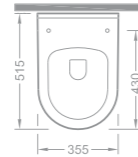

2030

Asma Klozet
Wall Hung WC Pan

Ağırlık (Weight): 21,50 kg

Paketleme (Packaging): Kutulu Box

Palet Adeti (Number of Pallets): 18

İhr. Palet Adt. (Exp. Pallet Qty): 24

419 TL