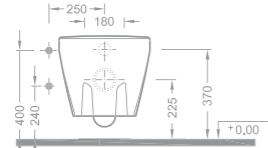

YD075

Star Kapak / Seat Cover

Ağırlık (Weight): 2,50 kg

Paketleme (Packaging): Kutulu Box

Palet Adeti (Number of Pallets): 9

209 TL

YD074

PP Kapak / Seat Cover

Ağırlık (Weight): 1,50 kg

Paketleme (Packaging): Kutulu Box

149 TL