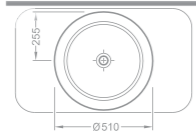

Ebat (Size): 51 cm

Ağırlık (Weight): 11,00 kg

Paketleme (Packaging): Kutulu Box

Palet Adeti (Number of Pallets): 24

İhr. Palet Adt. (Exp. Pallet Qty): 40

229 TL

1077

Elit Lavabo Delikli /
Washbasin - with hole