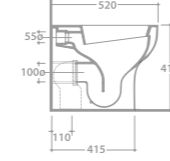

2530

Duvara Sıfır Klozet
Back to Wall Wc Pan

Ağırlık (Weight): 26,50 kg

Paketleme (Packaging): Kutulu Box

Palet Adeti (Number of Pallets): 18

İhr. Palet Adt. (Exp. Pallet Qty): 24

335 TL

YD050