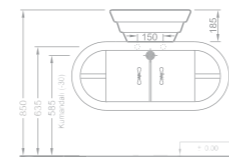

Ebat (Size): 47 cm

Ağırlık (Weight): 10,00 kg

Paketleme (Packaging): Kutulu Box

Palet Adeti (Number of Pallets): 30

İhr. Palet Adt. (Exp. Pallet Qty): 40

185 TL

1073

Piramit Lavabo Delikli / Washbasin - with hole