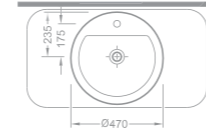

Ebat (Size): 47 cm

Ağırlık (Weight): 10,00 kg

Paketleme (Packaging): Kutulu Box

Palet Adeti (Number of Pallets): 30

İhr. Palet Adt. (Exp. Pallet Qty): 40

216 TL

1092

Stella Lavabo / Washbasin