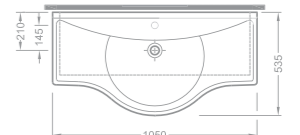

1059

Etajerli Lavabo /
Vanity Washbasin

Ebat (Size): 53 cm

Ağırlık (Weight): 13,50 kg

Paketleme (Packaging): Kutulu Box

Palet Adeti (Number of Pallets): 24

İhr. Palet Adt. (Exp. Pallet Qty): 24

148 TL