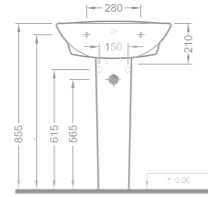

2010

Lavabo / Washbasin

Ebat (Size): 50x60

Ağırlık (Weight): 17,00 kg

Paketleme (Packaging): Kutulu Box

Palet Adeti (Number of Pallets): 28

İhr. Palet Adt. (Exp. Pallet Qty): 30

230 TL