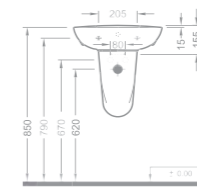

1022
Yarım Ayak / Half Pedestal
Ağırlık (Weight): 4,40 kg
Paketleme (Packaging): Kutulu Box
İhr. Palet Adt. (Exp. Pallet Qty): 200

89 TL

1730
Klozet / WC Pan
Ağırlık (Weight): 12,50 kg
Paketleme (Packaging): Kutulu Box
Palet Adeti (Number of Pallets): 9
İhr. Palet Adt. (Exp. Pallet Qty): 15
(Wc pan + Cistern)

332 TL