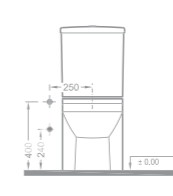

1940

Rezervuar / Cistern

Ağırlık (Weight): 13,00 kg

Paketleme (Packaging): Kutulu Box

Palet Adeti (Number of Pallets): 9

455 TL

Klozet kapağı fiyata dahil değildir.
Seat cover is not included.