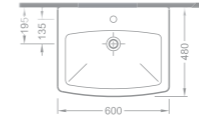

1921

Yarım Ayak / Half Pedestal

Ağırlık (Weight): 10,00 kg

Paketleme (Packaging): Kutulu Box

Palet Adeti (Number of Pallets): 28

İhr. Palet Adt. (Exp. Pallet Qty): 40

308 TL