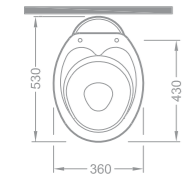

1030

Klozet Alttan /
Single WC Pan - S trap

Ağırlık (Weight): 18,00 kg
Paketleme (Packaging): Palet Pallet
Palet Adeti (Number of Pallets): 24
İhr. Palet Adt. (Exp. Pallet Qty): 40

169 TL