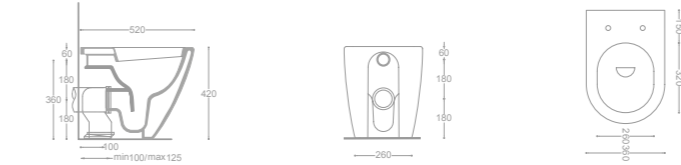

2130

Wall Hung WC Pan
Mono B. Wall Wc Pan

Ağırlık (Weight): 27,00 kg

Paketleme (Packaging): Kutulu Box

Palet Adeti (Number of Pallets): 18

İhr. Palet Adt. (Exp. Pallet Qty): 18

499 TL