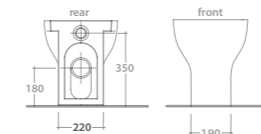

2530

Duvara Sıfır Klozet
Back to Wall Wc Pan

Ağırlık (Weight): 26,50 kg

Paketleme (Packaging): Kutulu Box

Palet Adeti (Number of Pallets): 18

İhr. Palet Adt. (Exp. Pallet Qty): 24

335 TL

YD050