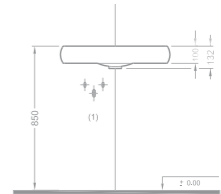

Köşe Lavabo / Corner Washbasin

Ebat (Size): 45x45

Ağırlık (Weight): 11,50 kg

Paketleme (Packaging): Kutulu Box

Palet Adeti (Number of Pallets): 24

İhr. Palet Adt. (Exp. Pallet Qty): 40

105 TL

1030