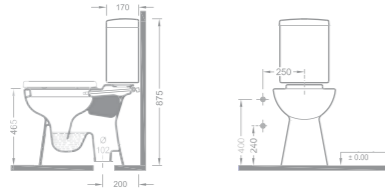

1840
Rezervuar / Cistern
Ağırlık (Weight): 11,50 kg
Paketleme (Packaging): Kutulu Box
Palet Adeti (Number of Pallets): 6
119 TL

Klozet kapağı fiyata dahildir.
Seat cover is not included.