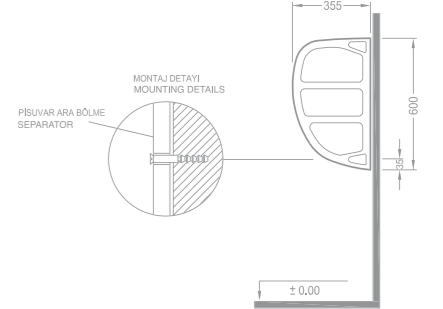

Klozet kapağı fiyata dahil değildir.
Not included seat cover.