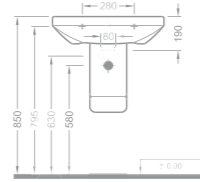

1921

Yarım Ayak / Half Pedestal

Ağırlık (Weight): 10,00 kg

Paketleme (Packaging): Kutulu Box

Palet Adeti (Number of Pallets): 28

İhr. Palet Adt. (Exp. Pallet Qty): 40

140 TL