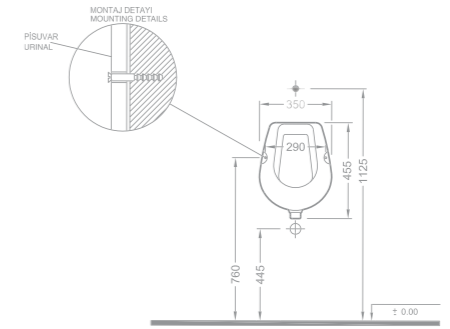

159 TL

1050

Pisuvan / Urinal

Ağırlık (Weight): 8,40 kg
Paketleme (Packaging): Palet Pallet
Palet Adeti (Number of Pallets): 48
İhr. Palet Adt. (Exp. Pallet Qty): 72

120 TL

1051

Ara Bölme / Seperator

Ağırlık (Weight): 9,50 kg
Paketleme (Packaging): Palet Pallet
Palet Adeti (Number of Pallets): 48
İhr. Palet Adt. (Exp. Pallet Qty): 72