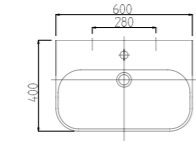

Ebat (Size): 55 cm

Ağırlık (Weight): 15,00 kg

Paketleme (Packaging): Kutulu Box

Palet Adeti (Number of Pallets): 24

İhr. Palet Adt. (Exp. Pallet Qty): 24

219 TL

1089

Dora 60

Ebat (Size): 60 cm

Ağırlık (Weight): 17,00 kg

Paketleme (Packaging): Kutulu Box

Palet Adeti (Number of Pallets): 24

İhr. Palet Adt. (Exp. Pallet Qty): 24

239 TL

1078

Elegant Lavabo / Washbasin

Ebat (Size): 43 cm

Ağırlık (Weight): 9,50 kg

Paketleme (Packaging): Kutulu Box

Palet Adeti (Number of Pallets): 30

İhr. Palet Adt. (Exp. Pallet Qty): 40

245 TL

1072

Piramit Lavabo Deliksiz / Washbasin without hole