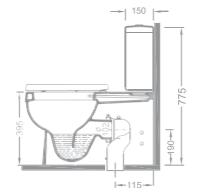

2340

Rezervuar / Cistern

Ağırlık (Weight): 8,50 kg

Paketleme (Packaging): Kutulu Box

Palet Adeti (Number of Pallets): 9

183 TL