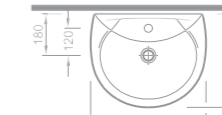

Prizma Yarım Ayak

Half Pedestal

Ağırlık (Weight): 6,00 kg

Paketleme (Packaging): Palet Pallet

Palet Adeti (Number of Pallets): 42

İhr. Palet Adt. (Exp. Pallet Qty): 125

109 TL

1094