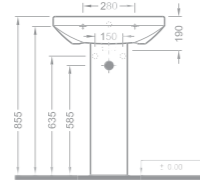

1910

Lavabo / Washbasin

Ebat (Size): 50x60

Ağırlık (Weight): 17,00 kg

Paketleme (Packaging): Kutulu Box

Palet Adeti (Number of Pallets): 28

İhr. Palet Adt. (Exp. Pallet Qty): 30

215 TL