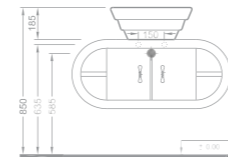

Ebat (Size): 47 cm

Ağırlık (Weight): 10,00 kg

Paketleme (Packaging): Kutulu Box

Palet Adeti (Number of Pallets): 30

İhr. Palet Adt. (Exp. Pallet Qty): 40

216 TL

1092

Stella Lavabo / Washbasin