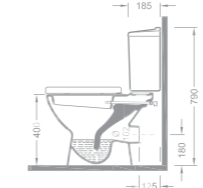

Klozet / WC Pan

Ağırlık (Weight): 17,85 kg

Palet Adeti (Number of Pallets): 18

İhr. Palet Adt. (Exp. Pallet Qty): 24

167 TL

1240

Rezervuar / Cistern

Ağırlık (Weight): 11,95 kg