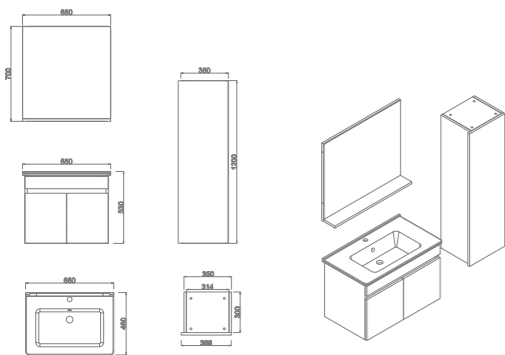

Base Unit

Body: Mdf Lam
Door: Mdf Lam
Washbasin: Talya

	65cm	80cm
Ayna / Mirror	330TL	345 TL

65 CM