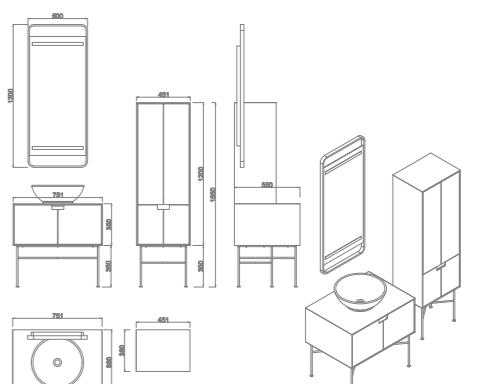

Cabinet

Body: Natural Wood
Door: Natural Wood
Metal: Black

Ayna / Mirror 1.100 TL

120x50 cm Led Siyah Ayna
Led Black Mirror

Freze Meşe / Antrasit

Amerikan Ceviz / Antrasit

KONSEPT SERİSİ

CONCEPT SERIES