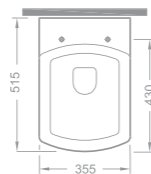

YD075

Star Kapak / Seat Cover

Ağırlık (Weight): 2,50 kg

Paketleme (Packaging): Kutulu Box

Palet Adeti (Number of Pallets): 9

209 TL

YD074

PP Kapak / Seat Cover

Ağırlık (Weight): 1,50 kg

Paketleme (Packaging): Kutulu Box

149 TL