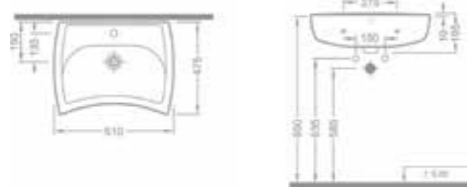

1830
Klozet / WC Pan
Ağırlık (Weight): 23,50 kg
Paketleme (Packaging): Kutulu Box
Palet Adeti (Number of Pallets): 6
İhr. Palet Adt. (Exp. Pallet Qty): 12
(Wc pan + Cistern)

390 TL