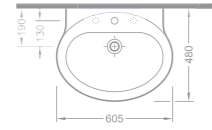

2010

Lavabo / Washbasin

Ebat (Size): 50x60

Ağırlık (Weight): 17,00 kg

Paketleme (Packaging): Kutulu Box

Palet Adeti (Number of Pallets): 28

İhr. Palet Adt. (Exp. Pallet Qty): 30

230 TL