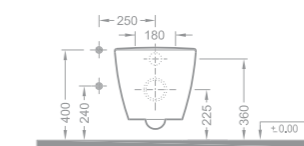

Asma Klozet
Wall Hung WC Pan

Ağırlık (Weight): 21,50 kg

Paketleme (Packaging): Kutulu Box

Palet Adeti (Number of Pallets): 18

İhr. Palet Adt. (Exp. Pallet Qty): 24

790 TL

YD050

Slim Kapak / Seat Cover