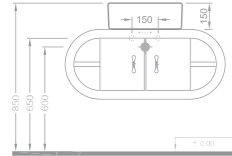

Ebat (Size): 42 cm

Ağırlık (Weight): 11,00 kg

Paketleme (Packaging): Kutulu Box

Palet Adeti (Number of Pallets): 30

İhr. Palet Adt. (Exp. Pallet Qty): 40

203 TL

1076

Elit Lavabo Deliksiz /
Washbasin - without hole