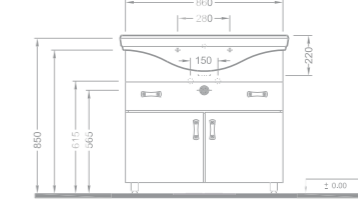

1059

Etajerli Lavabo /
Vanity Washbasin

Ebat (Size): 53 cm

Ağırlık (Weight): 13,50 kg

Paketleme (Packaging): Kutulu Box

Palet Adeti (Number of Pallets): 24

İhr. Palet Adt. (Exp. Pallet Qty): 24

148 TL