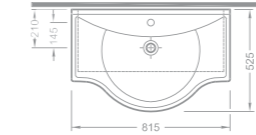

1059

Etajerli Lavabo /
Vanity Washbasin

Ebat (Size): 53 cm

Ağırlık (Weight): 13,50 kg

Paketleme (Packaging): Kutulu Box

Palet Adeti (Number of Pallets): 24

İhr. Palet Adt. (Exp. Pallet Qty): 24

148 TL