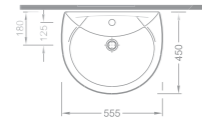

1220

Kolon Ayak / Pedestal

Ağırlık (Weight): 11,50 kg

Palet Adeti (Number of Pallets): 42

İhr. Palet Adt. (Exp. Pallet Qty): 64

109 TL