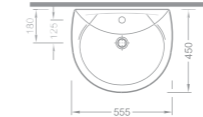

Lavabo / Washbasin

Ebat (Size): 45x55

Ağırlık (Weight): 13,00 kg

Palet Adeti (Number of Pallets): 42

İhr. Palet Adt. (Exp. Pallet Qty): 56

129 TL

1321

Yarım Ayak / Half Pedestal