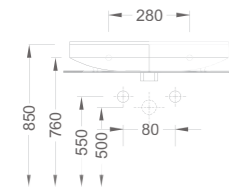

1059

Etajerli Lavabo /
Vanity Washbasin

Ebat (Size): 53 cm

Ağırlık (Weight): 13,50 kg

Paketleme (Packaging): Kutulu Box

Palet Adeti (Number of Pallets): 24

İhr. Palet Adt. (Exp. Pallet Qty): 24

148 TL