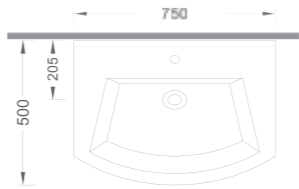

1059

Etajerli Lavabo /
Vanity Washbasin

Ebat (Size): 53 cm

Ağırlık (Weight): 13,50 kg

Paketleme (Packaging): Kutulu Box

Palet Adeti (Number of Pallets): 24

İhr. Palet Adt. (Exp. Pallet Qty): 24

148 TL