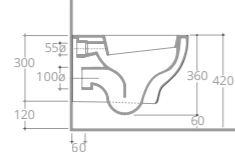

YD050

Slim Kapak / Seat Cover

Ağırlık (Weight): 1,50 kg

Paketleme (Packaging): Kutulu Box

209 TL