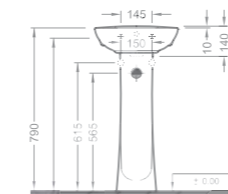

89 TL

1022

Yarım Ayak / Half Pedestal

Ağırlık (Weight): 4,40 kg

Paketleme (Packaging): Palet Pallet

Palet Adeti (Number of Pallets): 54

İhr. Palet Adt. (Exp. Pallet Qty): 200

89 TL