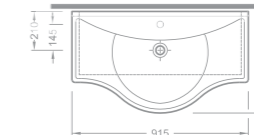

1059

Etajerli Lavabo /
Vanity Washbasin

Ebat (Size): 53 cm

Ağırlık (Weight): 13,50 kg

Paketleme (Packaging): Kutulu Box

Palet Adeti (Number of Pallets): 24

İhr. Palet Adt. (Exp. Pallet Qty): 24

148 TL