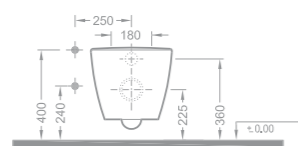

2030

Asma Klozet
Wall Hung WC Pan

Ağırlık (Weight): 21,50 kg

Paketleme (Packaging): Kutulu Box

Palet Adeti (Number of Pallets): 18

İhr. Palet Adt. (Exp. Pallet Qty): 24

419 TL