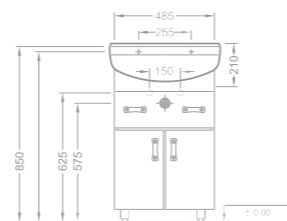

1059

Etajerli Lavabo /
Vanity Washbasin

Ebat (Size): 53 cm

Ağırlık (Weight): 13,50 kg

Paketleme (Packaging): Kutulu Box

Palet Adeti (Number of Pallets): 24

İhr. Palet Adt. (Exp. Pallet Qty): 24

148 TL