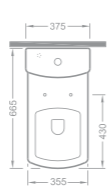

1940

Rezervuar / Cistern

Ağırlık (Weight): 13,00 kg

Paketleme (Packaging): Kutulu Box

Palet Adeti (Number of Pallets): 9

219 TL

Klozet kapağı fiyata dahil değildir.
Seat cover is not included.